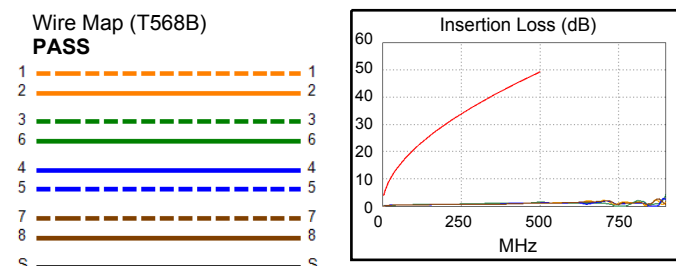

Cable ID: PCF6A-10CC-0100

Date / Time: 02/28/2020 06:41:56 PM
Headroom 16.2 dB (NEXT 36-78)
Test Limit: ISO11801 Channel Class Ea
 Cable Type: Cat 7 S/FTP
 NVP: 76.0%

Operator: Your Name
 Software Version: 2.7800
 Limits Version: 1.9500
 Calibration Date:
 Main (Tester): 04/17/2010
 Remote (Tester): 04/17/2010

Test Summary: PASS

Model: DTX-1800
 Main S/N: 1290089
 Remote S/N: 1290090
 Main Adapter: DTX-CHA002
 Remote Adapter: DTX-CHA002

Length (ft)	[Pair 12]	3
Prop. Delay (ns), Limit 555	[Pair 12]	4
Delay Skew (ns), Limit 50	[Pair 12]	0
Resistance (ohms), Limit 25.0	[Pair 12]	0.9
Insertion Loss Margin (dB)	[Pair 36]	47.9
Frequency (MHz)	[Pair 36]	500.0
Limit (dB)	[Pair 36]	49.3

Worst Case Margin Worst Case Value

N/A	MAIN	SR	MAIN	SR
Worst Pair	36-78	36-45	36-78	36-45
NEXT (dB)	16.2	16.6	16.2	17.3
Freq. (MHz)	498.0	441.0	498.0	497.0
Limit (dB)	27.9	28.8	27.9	27.9
Worst Pair	36	36	36	36
PS NEXT (dB)	17.3	17.3	17.3	18.0
Freq. (MHz)	440.0	17.4	440.0	443.0
Limit (dB)	25.8	50.0	25.8	25.8