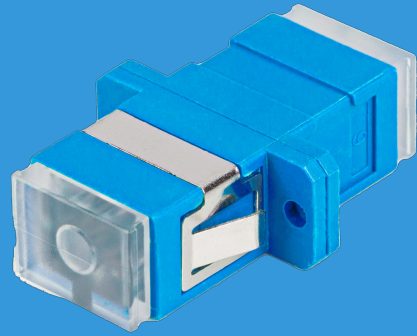

FA-SCUP-SS01-0001-BU

# FIBER OPTIC ADAPTER

## PRODUCT FEATURES:

- Low attenuation of connectors,
- Repeatability of transmission parameters,
- Adapter's equipped with snap-fit (push-pull) and flange for M2 screws,
- Transparent cap,

## PRODUCT SPECIFICATION:

Connectors	SC
Polishing standard	UPC
Fiber Type	Single-Mode
Fiber diameter	9/125
Cable Construction	Simplex
Ferrule diameter	2,5 mm
Insertion loss	0,15 dB
Environment temperature	from -40 up to 85 °C
Colour	Blue
Cap	Transparent