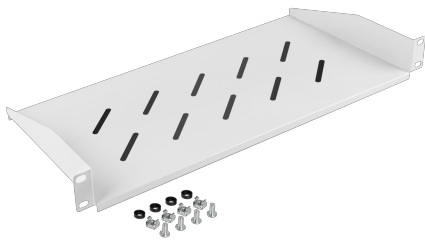

AK-1014-S

SHELF 19" 1U

PRODUCT FEATURES:

- Shelf supplied with 4*M6 screws.

PRODUCT SPECIFICATION:

Type	Shelf
Size	19",
ICT height	1 U
Maximum static load	25 kg
Material	Steel
Colour	Gray
RAL color	RAL7035
Depth	220 mm
Width	482,6 mm
Height	44,45 mm
Weight	1,1 kg
Required amount of screws	4
Included Accessories	M6 screws