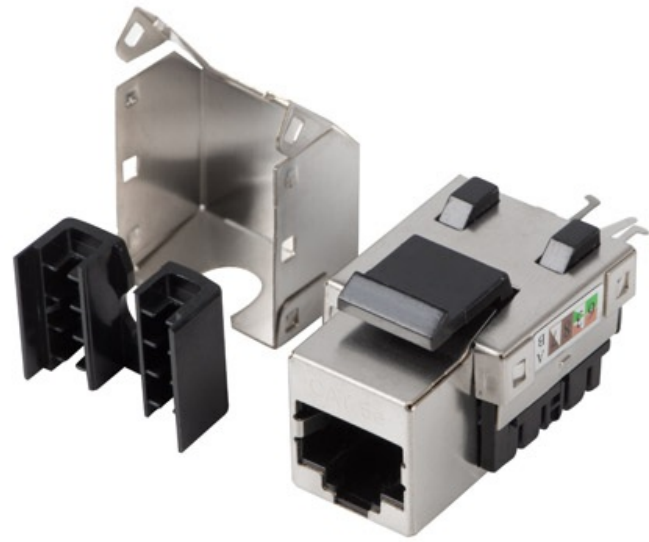

KSF5-1090

# KEYSTONE RJ45 8P8C

## PRODUCT FEATURES:

- Tool-less socket,
- LSA connector,
- PoE support in keystone: up to 57V,
- Complies with CAT.5E - EN 50173-1:2011 and EN 60603-7-4 and ANSI/TIA 568-C.2 requirements,
- Shielded (FTP),
- 90° mounting to the mounting box.

## PRODUCT SPECIFICATION:

Type	Module
Connectors	RJ-45
ICT category	Cat. 5/5e
Colour	Silver
Keystone port width	14,5 mm
Keystone port height	16,1 mm