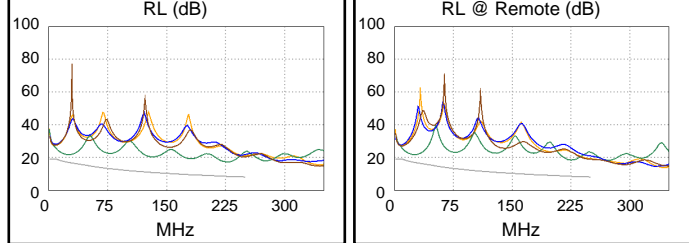

Compliant Network Standards:
10BASE-T 100BASE-TX 100BASE-T4
1000BASE-T 2.5GBASE-T 5GBASE-T
ATM-25 ATM-51 ATM-155
100VG-AnyLan TR-4 TR-16 Active
TR-16 Passive