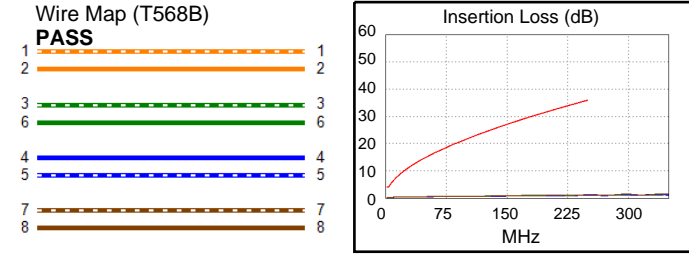

**Cable ID: PCF6-10CU-0200-BK-001**

**Test Limit: ISO11801 Channel Class E**  
Limits Version: V7.11  
Date / Time: 2025/10/20 14:58:41  
Operator: Impakt S.A - Serwis  
**Headroom 19.7 dB (NEXT 3,6-7,8)**  
Cable Type: Cat 6 F/UTP  
NVP: 70.0%

Length (m), Limit 100.0	[Pair 1,2]	2.1
Prop. Delay (ns), Limit 555	[Pair 4,5]	10
Delay Skew (ns), Limit 50	[Pair 1,2]	0
Resistance (ohms), Limit 25.00	[Pair 1,2]	0.82
Insertion Loss Margin (dB)	[Pair 7,8]	34.7
Frequency (MHz)	[Pair 7,8]	250.0
Limit (dB)	[Pair 7,8]	35.9