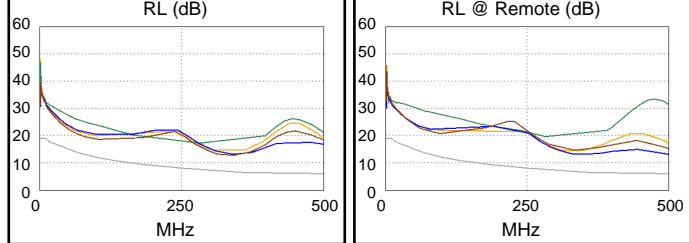

Compliant Network Standards:
10BASE-T   100BASE-TX   100BASE-T4
1000BASE-T   2.5GBASE-T   5GBASE-T
10GBASE-T   ATM-25   ATM-51
ATM-155   100VG-AnyLan   TR-4
TR-16 Active   TR-16 Passive