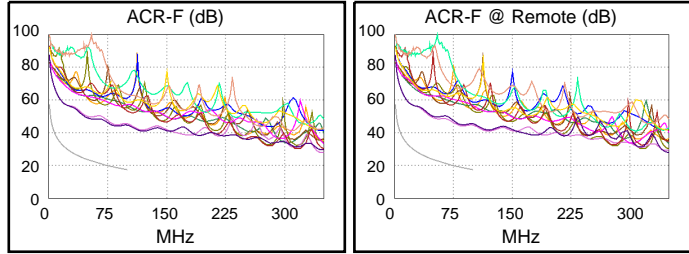

PASS	MAIN	SR	MAIN	SR
Worst Pair	4,5-7,8	3,6-7,8	3,6-7,8	1,2-3,6
ACR-N (dB)	20.4	21.3	39.5	36.5
Freq. (MHz)	3.0	4.0	100.0	89.3
Limit (dB)	51.6	49.0	6.1	8.4
Worst Pair	7,8	3,6	3,6	1,2
PS ACR-N (dB)	22.4	22.9	39.3	39.7
Freq. (MHz)	3.0	1.0	100.0	99.8
Limit (dB)	48.6	56.3	3.1	3.1