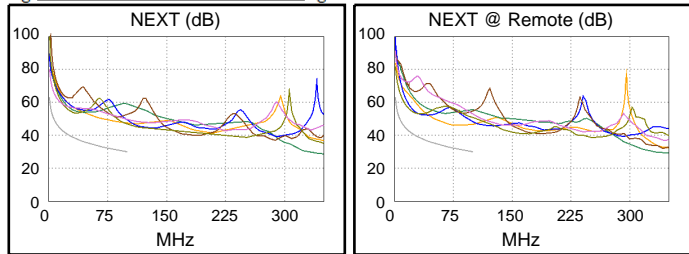

**Cable ID/ Test ID: PCF5-10CC-0300-S-001**

**Test Limit: ISO11801 Channel Class D**  
Limits Version: V7.11  
Date / Time: 2026/01/26 17:04:05  
Operator: Lanberg  
**Headroom 13.4 dB (NEXT 3,6-7,8)**  
Cable Type: Cat 5e F/UTP  
NVP: 69.0%

Main: Versiv  
S/N: 24410021  
Software Version: V6.14 Build 9  
Calibration Date: 2025/05/28  
Adapter: DSX-602 (DSX-CHA004)  
S/N: 25073277

**Test Summary: PASS**

Remote: Versiv  
S/N: 24250049  
Software Version: V6.14 Build 9  
Calibration Date: 2025/05/28  
Adapter: DSX-602R (DSX-CHA004)  
S/N: 25073276

Length (m), Limit 100.0	[Pair 1,2]	2.9
Prop. Delay (ns), Limit 555	[Pair 7,8]	14
Delay Skew (ns), Limit 50	[Pair 1,2]	0
Resistance (ohms), Limit 25.00	[Pair 4,5]	2.47
Insertion Loss Margin (dB)	[Pair 1,2]	22.7
Frequency (MHz)	[Pair 1,2]	99.8
Limit (dB)	[Pair 1,2]	24.0

	Worst Case Margin		Worst Case Value	
N/A	MAIN	SR	MAIN	SR
Worst Pair	3,6-7,8	3,6-7,8	3,6-7,8	1,2-3,6
<b>NEXT (dB)</b>	15.0	13.4	16.8	15.3
Freq. (MHz)	30.1	23.0	100.0	89.3
Limit (dB)	39.0	41.0	30.1	30.9
Worst Pair	7,8	7,8	3,6	1,2
<b>PS NEXT (dB)</b>	15.0	14.0	16.6	17.0
Freq. (MHz)	29.3	28.6	100.0	100.0
Limit (dB)	36.2	36.4	27.1	27.1