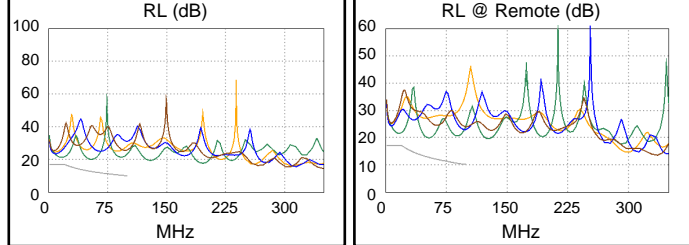

Compliant Network Standards:
10BASE-T   100BASE-TX   100BASE-T4
1000BASE-T   2.5GBASE-T   ATM-25
ATM-51   ATM-155   100VG-AnyLan
TR-4   TR-16 Active   TR-16 Passive