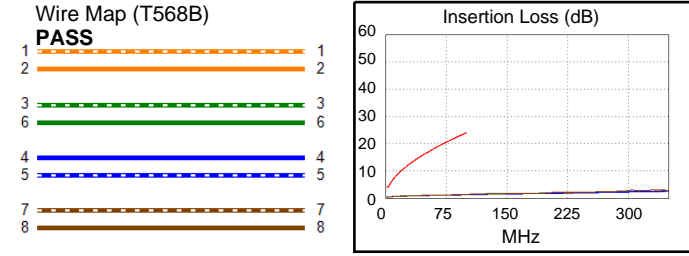

**Cable ID/ Test ID: PCF5-10CC-0300-S-001**

**Test Limit: ISO11801 Channel Class D**  
Limits Version: V7.11  
Date / Time: 2026/01/26 17:04:05  
Operator: Lanberg  
**Headroom 13.4 dB (NEXT 3,6-7,8)**  
Cable Type: Cat 5e F/UTP  
NVP: 69.0%

Length (m), Limit 100.0	[Pair 1,2]	2.9
Prop. Delay (ns), Limit 555	[Pair 7,8]	14
Delay Skew (ns), Limit 50	[Pair 1,2]	0
Resistance (ohms), Limit 25.00	[Pair 4,5]	2.47
Insertion Loss Margin (dB)	[Pair 1,2]	22.7
Frequency (MHz)	[Pair 1,2]	99.8
Limit (dB)	[Pair 1,2]	24.0