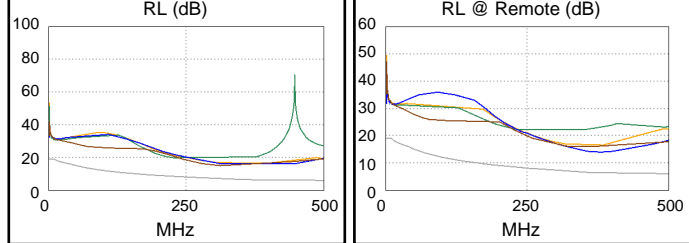

Compliant Network Standards:
10BASE-T   100BASE-TX   100BASE-T4
1000BASE-T   2.5GBASE-T   5GBASE-T
10GBASE-T   ATM-25   ATM-51
ATM-155   100VG-AnyLan   TR-4
TR-16 Active   TR-16 Passive