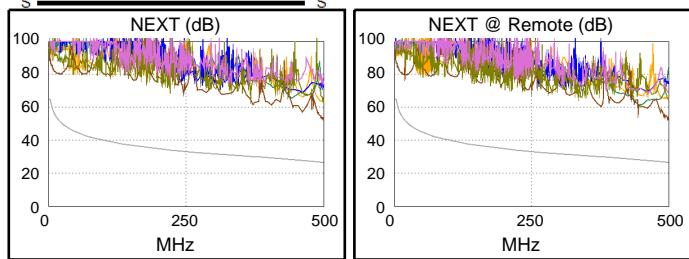

**Cable ID/ Test ID: PCF6-10CU-0050-BK-001**

**Test Limit: ISO11801 Channel Class Ea**  
Limits Version: V7.11  
Date / Time: 2026/01/26 14:39:30  
Operator: Lanberg  
**Headroom 22.0 dB (NEXT 3,6-4,5)**  
Cable Type: Cat 6A S/FTP  
NVP: 77.0%

Main: Versiv  
S/N: 24410021  
Software Version: V6.14 Build 9  
Calibration Date: 2025/05/28  
Adapter: DSX-602 (DSX-CHA004)  
S/N: 25073277

**Test Summary: PASS**

Remote: Versiv  
S/N: 24250049  
Software Version: V6.14 Build 9  
Calibration Date: 2025/05/28  
Adapter: DSX-602R (DSX-CHA004)  
S/N: 25073276

Length (m), Limit 100.0	[Pair 1,2]	0.5
Prop. Delay (ns), Limit 555	[Pair 1,2]	2
Delay Skew (ns), Limit 50	[Pair 1,2]	0
Resistance (ohms), Limit 25.00	[Pair 3,6]	0.39
Insertion Loss Margin (dB)	[Pair 7,8]	41.5
Frequency (MHz)	[Pair 7,8]	373.0
Limit (dB)	[Pair 7,8]	42.0

	Worst Case Margin		Worst Case Value	
N/A	MAIN	SR	MAIN	SR
Worst Pair	3,6-4,5	3,6-4,5	3,6-4,5	3,6-4,5
<b>NEXT (dB)</b>	22.4	22.0	25.6	26.0
Freq. (MHz)	2.8	3.0	500.0	498.0
Limit (dB)	65.0	65.0	26.5	26.6
Worst Pair	3,6	3,6	3,6	3,6
<b>PS NEXT (dB)</b>	23.7	23.2	28.1	28.7
Freq. (MHz)	2.8	3.0	500.0	498.0
Limit (dB)	62.0	62.0	23.4	23.5