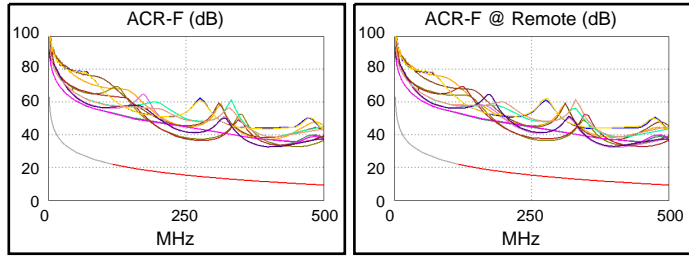

PASS	MAIN	SR	MAIN	SR
Worst Pair	3,6-4,5	3,6-4,5	3,6-4,5	3,6-4,5
ACR-N (dB)	26.3	25.9	73.5	73.9
Freq. (MHz)	2.8	3.0	500.0	498.0
Limit (dB)	61.0	61.0	-21.4	-21.3
Worst Pair	3,6	3,6	3,6	3,6
PS ACR-N (dB)	27.6	27.1	76.0	76.5
Freq. (MHz)	2.8	3.0	500.0	498.0
Limit (dB)	58.0	58.0	-24.5	-24.3