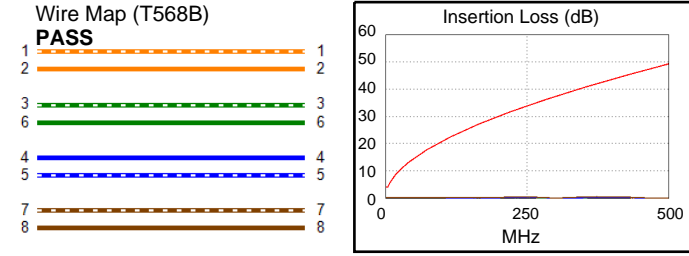

**Cable ID/ Test ID: PCF6-10CU-0050-BK-001**

**Test Limit: ISO11801 Channel Class Ea**  
Limits Version: V7.11  
Date / Time: 2026/01/26 14:39:30  
Operator: Lanberg  
**Headroom 22.0 dB (NEXT 3,6-4,5)**  
Cable Type: Cat 6A S/FTP  
NVP: 77.0%

Length (m), Limit 100.0	[Pair 1,2]	0.5
Prop. Delay (ns), Limit 555	[Pair 1,2]	2
Delay Skew (ns), Limit 50	[Pair 1,2]	0
Resistance (ohms), Limit 25.00	[Pair 3,6]	0.39
Insertion Loss Margin (dB)	[Pair 7,8]	41.5
Frequency (MHz)	[Pair 7,8]	373.0
Limit (dB)	[Pair 7,8]	42.0