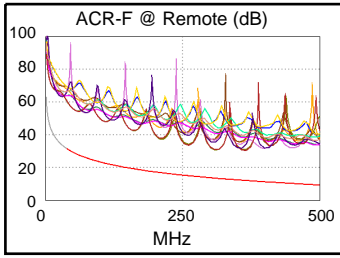

PASS	MAIN	SR	MAIN	SR
Worst Pair	3,6-4,5	3,6-4,5	3,6-4,5	4,5-3,6
ACR-F (dB)	17.1	17.1	18.1	18.3
Freq. (MHz)	311.0	309.0	364.0	364.0
Limit (dB)	13.4	13.5	12.0	12.0
Worst Pair	3,6	3,6	3,6	3,6
PS ACR-F (dB)	18.7	18.3	19.5	18.3
Freq. (MHz)	309.0	360.0	360.0	360.0
Limit (dB)	10.5	9.1	9.1	9.1