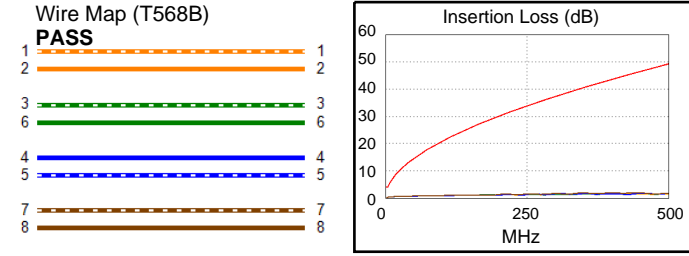

Cable ID/ Test ID: PCF6A-10CC-0200-W-001

Test Limit: ISO11801 Channel Class Ea
Limits Version: V7.11
Date / Time: 2026/01/27 08:33:05
Operator: Lanberg
Headroom 16.5 dB (NEXT 3,6-4,5)
Cable Type: Cat 6A S/FTP
NVP: 77.0%

Length (m), Limit 100.0	[Pair 4,5]	2.1
Prop. Delay (ns), Limit 555	[Pair 1,2]	10
Delay Skew (ns), Limit 50	[Pair 1,2]	1
Resistance (ohms), Limit 25.00	[Pair 7,8]	1.89
Insertion Loss Margin (dB)	[Pair 7,8]	41.8
Frequency (MHz)	[Pair 7,8]	402.0
Limit (dB)	[Pair 7,8]	43.8