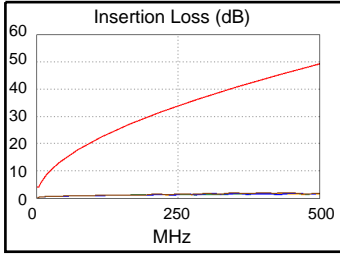

Cable ID/ Test ID: PCF6A-10CC-0200-W-001

Test Limit: ISO11801 Channel Class Ea
Limits Version: V7.11
Date / Time: 2026/01/27 08:33:05
Operator: Lanberg
Headroom 16.5 dB (NEXT 3,6-4,5)
Cable Type: Cat 6A S/FTP
NVP: 77.0%

Length (m), Limit 100.0	[Pair 4,5]	2.1
Prop. Delay (ns), Limit 555	[Pair 1,2]	10
Delay Skew (ns), Limit 50	[Pair 1,2]	1
Resistance (ohms), Limit 25.00	[Pair 7,8]	1.89
Insertion Loss Margin (dB)	[Pair 7,8]	41.8
Frequency (MHz)	[Pair 7,8]	402.0
Limit (dB)	[Pair 7,8]	43.8