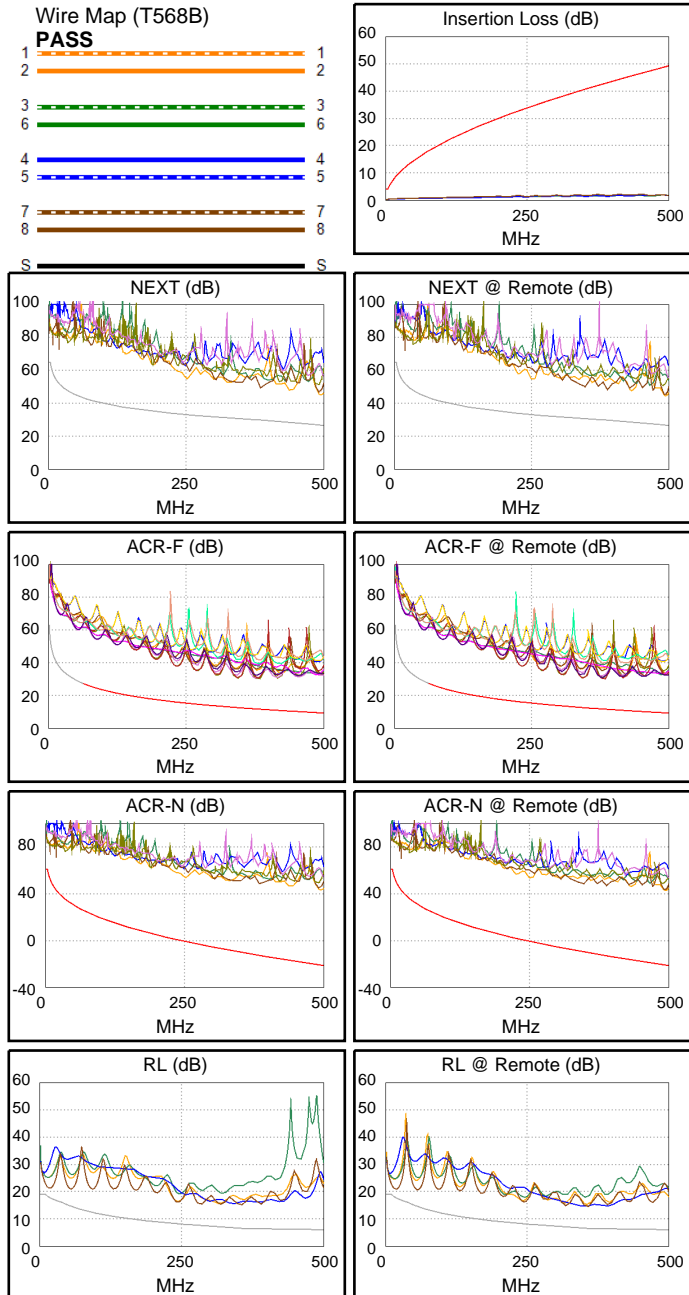

### Cable ID/ Test ID: PCF7-10CU-0300-S-001

Test Limit: ISO11801 Channel Class Ea  
Limits Version: V7.11  
Date / Time: 2026/01/27 12:53:35  
Operator: Lanberg  
Headroom 17.9 dB (NEXT 1,2-3,6)  
Cable Type: Cat 7 S/FTP  
NVP: 78.0%

Main: Versiv  
S/N: 24410021  
Software Version: V6.14 Build 9  
Calibration Date: 2025/05/28  
Adapter: DSX-602 (DSX-CHA004)  
S/N: 25073276

### Test Summary: PASS

Remote: Versiv  
S/N: 24250049  
Software Version: V6.14 Build 9  
Calibration Date: 2025/05/28  
Adapter: DSX-602R (DSX-CHA004)  
S/N: 25073277

Length (m), Limit 100.0	[Pair 1,2]	3.0
Prop. Delay (ns), Limit 555	[Pair 1,2]	13
Delay Skew (ns), Limit 50	[Pair 1,2]	0
Resistance (ohms), Limit 25.00	[Pair 7,8]	0.96
Insertion Loss Margin (dB)	[Pair 1,2]	42.8
Frequency (MHz)	[Pair 1,2]	420.0
Limit (dB)	[Pair 1,2]	44.8

PASS	MAIN	SR	MAIN	SR
Worst Pair	3,6-4,5	4,5-3,6	3,6-4,5	4,5-3,6
<b>ACR-F (dB)</b>	17.9	18.0	18.2	18.2
Freq. (MHz)	343.0	343.0	381.0	381.0
Limit (dB)	12.6	12.6	11.6	11.6
Worst Pair	3,6	3,6	3,6	3,6
<b>PS ACR-F (dB)</b>	18.9	18.2	19.1	18.3
Freq. (MHz)	343.0	380.0	382.0	381.0
Limit (dB)	9.6	8.7	8.6	8.6