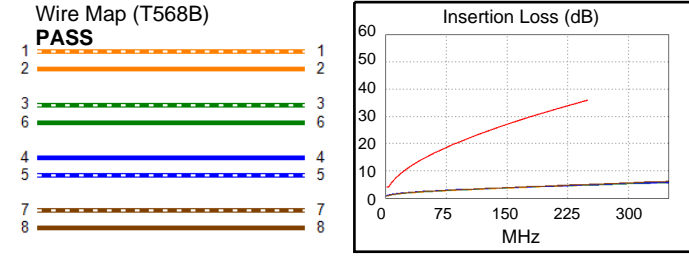

Cable ID/ Test ID: PCF6-10CU-1000-B-002

Test Limit: ISO11801 Channel Class E

Limits Version: V7.11

Date / Time: 2026/01/27 09:38:36

Operator: Lanberg

Headroom 30.7 dB (NEXT 3,6-4,5)

Cable Type: *Cat6 S/FTP*

Remote: Versiv

S/N: 24250049

Software Version: V6.14 Build 9

Calibration Date: 2025/05/28

Adapter: DSX-602R (DSX-CHA004)

S/N: 25073277

Length (m), Limit 100.0	[Pair 1,2]	10.2
Prop. Delay (ns), Limit 555	[Pair 3,6]	52
Delay Skew (ns), Limit 50	[Pair 3,6]	2
Resistance (ohms), Limit 25.00	[Pair 4,5]	9.58
Insertion Loss Margin (dB)	[Pair 7,8]	30.8
Frequency (MHz)	[Pair 7,8]	250.0
Limit (dB)	[Pair 7,8]	35.9

	Worst Case Margin		Worst Case Value	
PASS	MAIN	SR	MAIN	SR
Worst Pair	3,6-4,5	3,6-4,5	3,6-4,5	3,6-4,5
NEXT (dB)	30.7	34.2	30.7	34.7
Freq. (MHz)	213.5	210.0	213.5	238.0
Limit (dB)	34.3	34.4	34.3	33.5
Worst Pair	3,6	3,6	3,6	3,6
PS NEXT (dB)	32.0	35.0	32.0	35.0
Freq. (MHz)	215.5	215.5	215.5	215.5
Limit (dB)	31.3	31.3	31.3	31.3