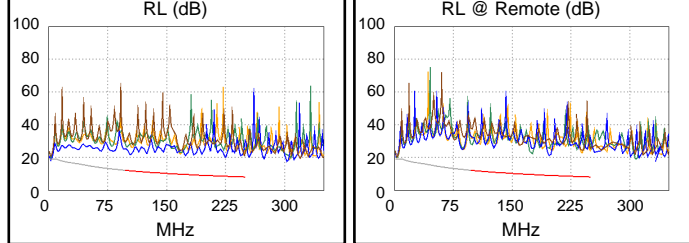

Compliant Network Standards:
10BASE-T   100BASE-TX   100BASE-T4
1000BASE-T   2.5GBASE-T   5GBASE-T
ATM-25   ATM-51   ATM-155
100VG-AnyLan   TR-4   TR-16 Active
TR-16 Passive